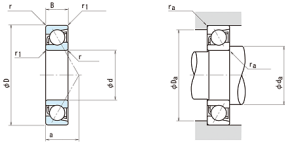

DPA Bearing Sales Corp.

NSK 7920A5 High Speed Main Shaft Spindle Bearings

Bearing No. 7920A5

7920A5 Bearing 2D drawings and 3D CAD models

LangID	1
ALP23	0
ALP22	0
D_	140
ALP21	25
SREX	0.05
mass	0.804
GRS rpm	5600
SRIX	0.05
D_a	133
SRIN	0
SREN	0
DE_	131.986
Prod_Type3	ACBB_SR_A5
da	107
m0	0.474
C_conv	47500
ALPHA_	25
SDM_	120.031
SBRG	19
r1	0.6
SRI	6.19
hidYobi	7920A5
C	47.5
B_	20